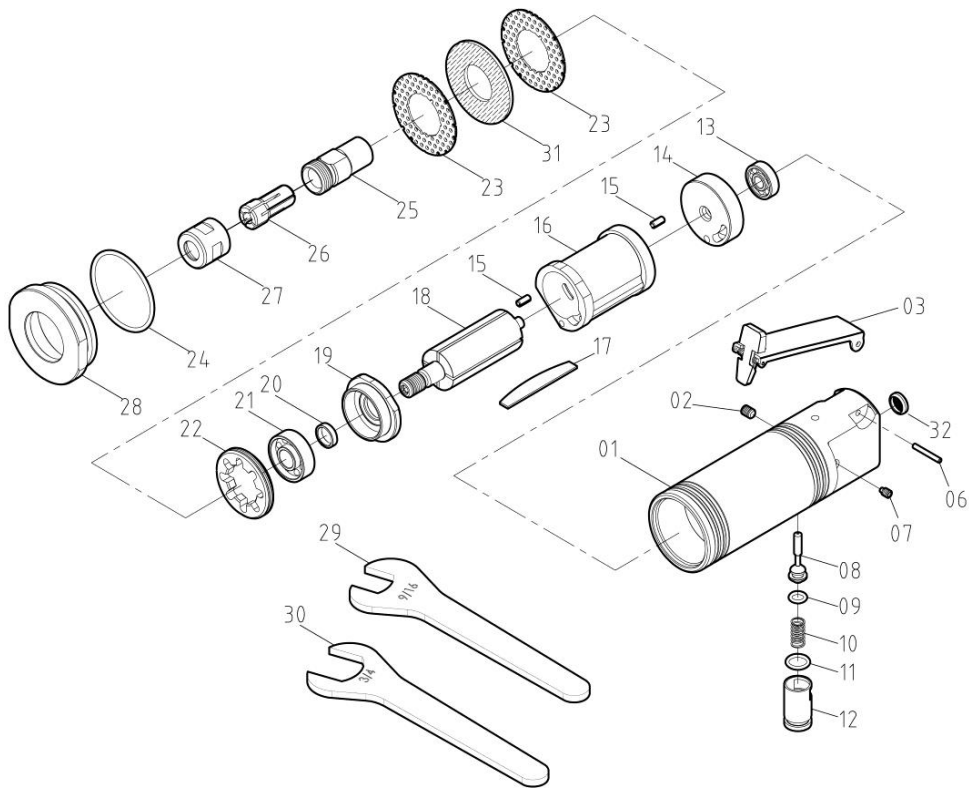

# DG122S-1/4 Die Grinder Parts List

## PART LIST

NO.	CODE NO.	PARTS NAME	Q'TY	NO.	CODE NO.	PARTS NAME	Q'TY
1	001021080	Housing	1	26	066011028	Chuck	1
2	SC20506	Screw	1	27	035031082	Collet Nut	1
3	030021080	Trigger	1	28	035011083	Lock Nut	1
6	SP3022	Spring Pin	1	29	W010P	Wrench	1
7	SC60508	Screw	1	30	W011P	Wrench	1
8	010011080	Pin Valve Rod	1	31	003011018	Muffer Filter	1
9	ORAS010	O-Ring	1	32	080011080	Air Strainer	1
10	007011080	Spring	1				
11	ORAS012	O-Ring	1				
12	009011080	Reverse Valve	1				
13	BR626ZZ-3	Ball Bearing	1				
14	011011080	Rear Plate	1				
15	SP3008	Spring Pin	2				
16	012011080	Cylinder	1				
17	014011080	Blade	4				
18	013011080	Rotor	1				
19	015011080	Front Plate	1				
20	016011080	Washer	1				
21	BR6000ZZ	Ball Bearing	1				
22	017011080	Cylinder Set Screw	1				
23	062011083	Filter	2				
24	ORAS027	O-Ring	1				
25	067011082	Bushing	1				