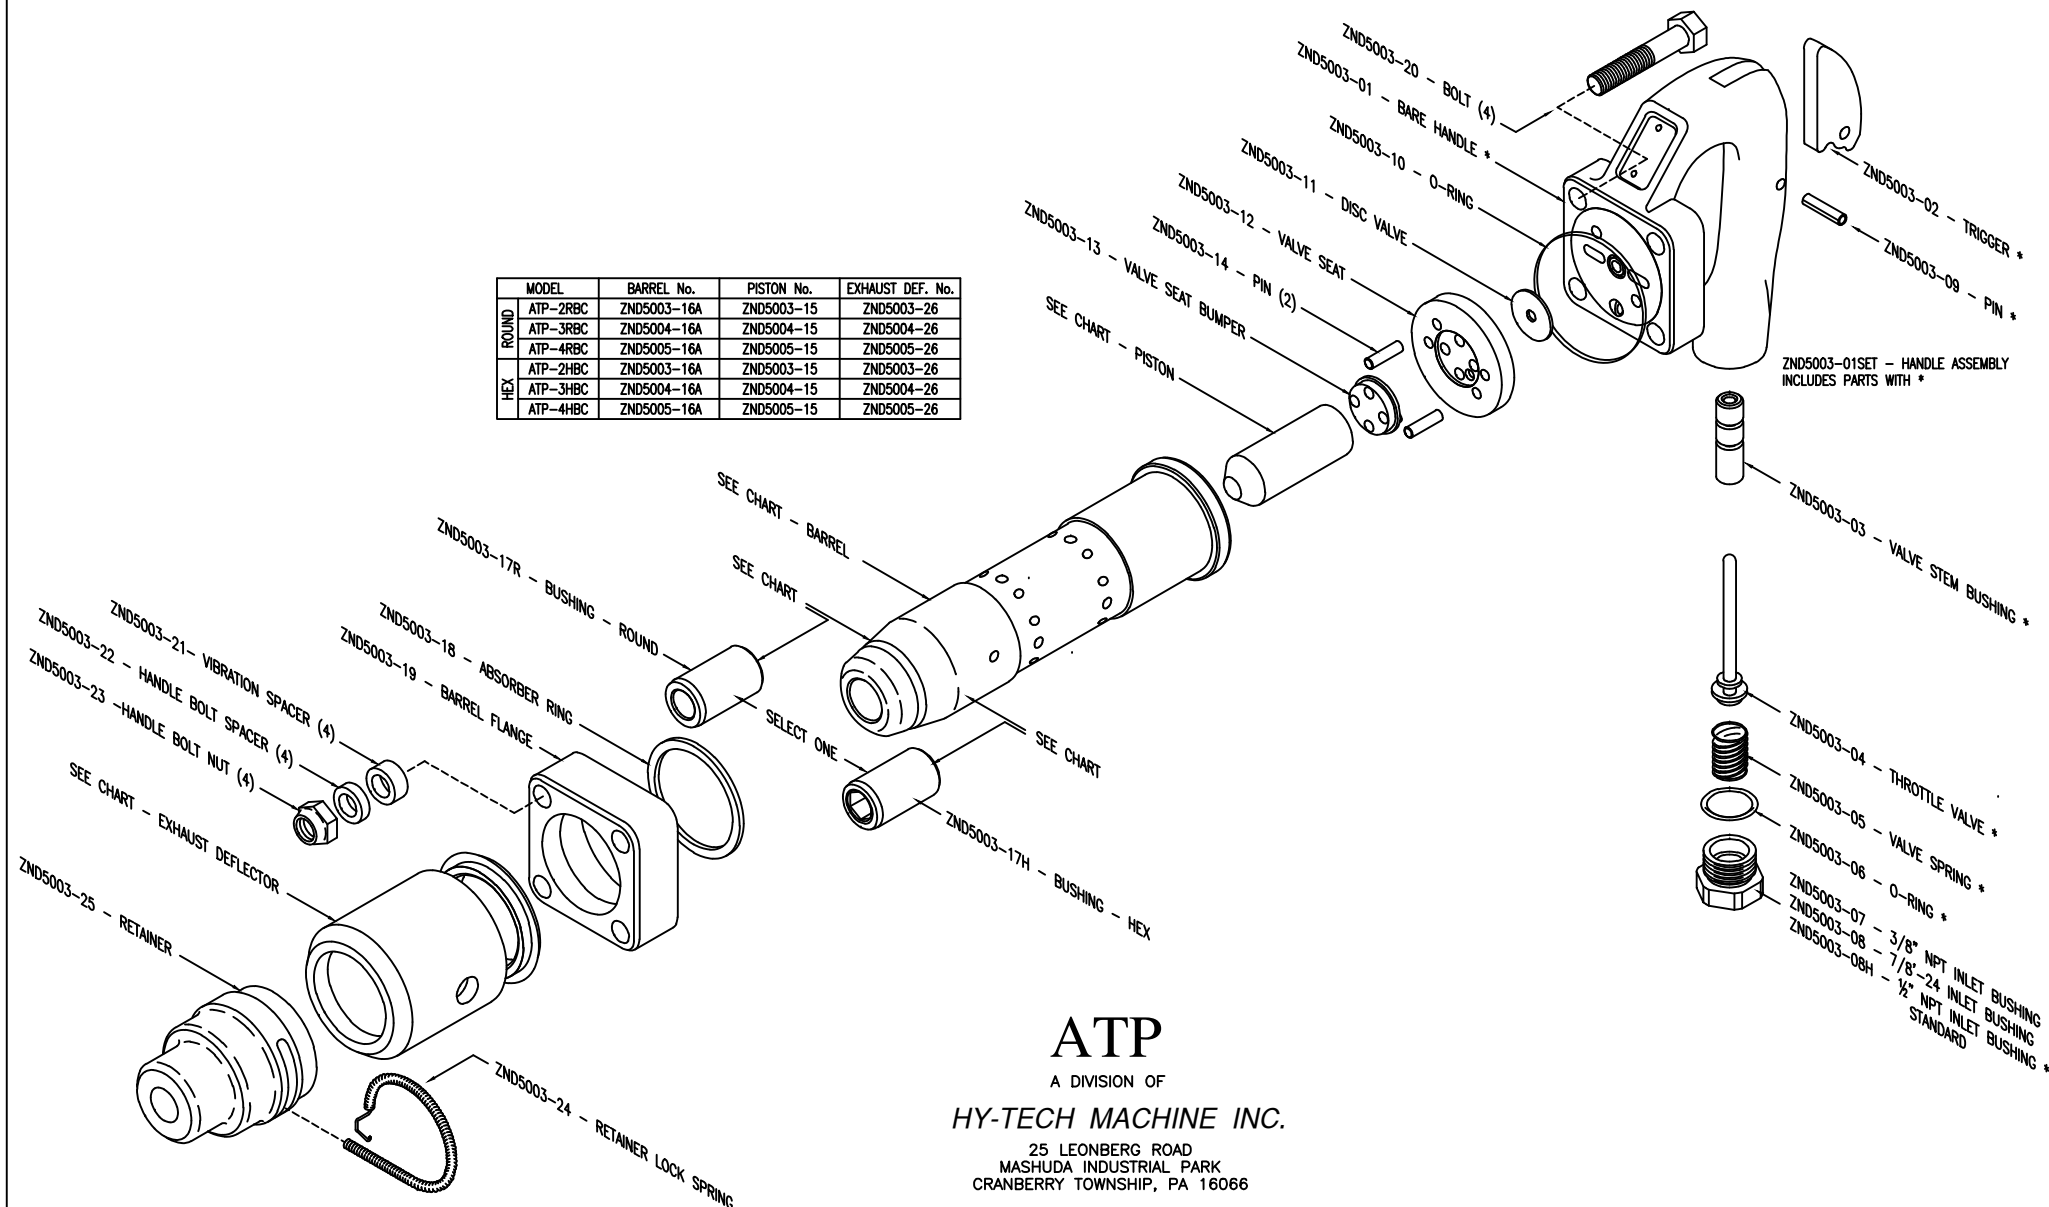

	MODEL	BARREL No.	PISTON No.	EXHAUST DEF. No.
ROUND	ATP-2RBC	ZND5003-16A	ZND5003-15	ZND5003-26
	ATP-3RBC	ZND5004-16A	ZND5004-15	ZND5004-26
	ATP-4RBC	ZND5005-16A	ZND5005-15	ZND5005-26
HEX	ATP-2HBC	ZND5003-16A	ZND5003-15	ZND5003-26
	ATP-3HBC	ZND5004-16A	ZND5004-15	ZND5004-26
	ATP-4HBC	ZND5005-16A	ZND5005-15	ZND5005-26

ATP
 A DIVISION OF
HY-TECH MACHINE INC.
 25 LEONBERG ROAD
 MASHUDA INDUSTRIAL PARK
 CRANBERRY TOWNSHIP, PA 16066

ATP CE CHIPPERS