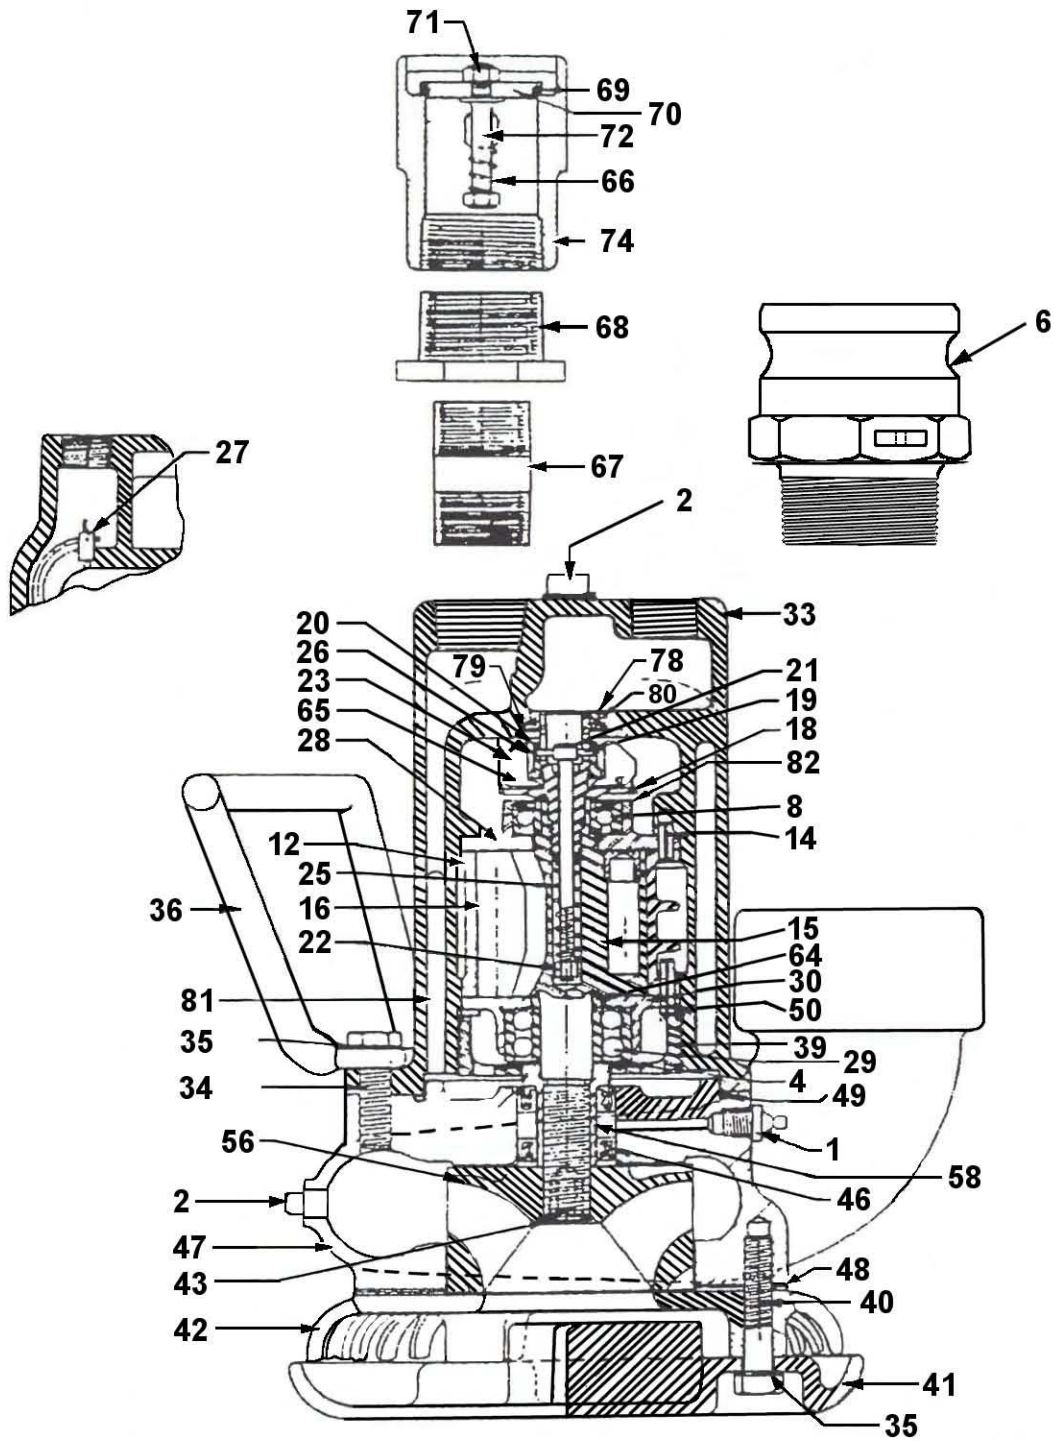

# ATP 551P

### ATP 551P PARTS LIST

#	PART #	DESCRIPTION	QTY
1	90110	GREASE NIPPLE	1
2	89386	OIL FILLER PLUG	2
4	58336	WAVY SPRING WASHER	1
6	59556CL	NIPPLE (CAM LOCK)	1
8	92000	UPPER ROTOR BEARING	1
12	86647	CYLINDER BUSHING ASSY. INCL. #(14)	1
14	86649	DOWEL PIN	2
15	86650	ROTOR	1
16	86651	ROTOR BLADES	4
18	86653	GOVERNOR ASSY. INCL. #(19,20,21,22,23,25)	1
19	86654	LOCK PIN	1
20	86655	GOVERNOR SLEEVE	1
21	86656	ADJUSTING SCREW	1
22	86657	GOVERNOR SPRING LOCK NUT	1
23	86658	GOVERNOR WEIGHT	2
25	86660	GOVERNOR SPRING	1
26	86661	RETAINING RING	1
27	86663	OIL REGULATOR	1
28	86666	UPPER CENTER PLATE	1
29	87899	BALL BEARING	1
30	89655	LOWER CENTER PLATE INCL. #(29)	1
33	88663	MOTOR HOUSING ASSY. INCL. #(27,78,79,80,81)	1
34	88664	BOLT 3/8-16 X 1-1/4 SHCS	4
35	88665	LOCKWASHER 3/8	7
36	88666	HANDLE	2
39	88670	CAP	1
40	19892	BOLT 3/8-16 X 2" HHCS	3
41	88672	COVER FOR STRAINER	1
42	88673	STRAINER	1
43	88674	PLUG	1
46	88677	IMPELLER SPACER SEAL	2
47	88678	IMPELLER HOUSING	1
48	88679	IMPELLER HOUSING GASKET	2
49	88680	O RING	1
50	88891	WASHER	1
56	88950	IMPELLER	1
58	88952	IMPELLER SPACER	1
64	91880	SPACER .1880	1
65	89210	GOVERNOR WEIGHT PIN	2
66	58360	SPRING	1
67	88683	NIPPLE 1" NPT X 6" LONG	1
68	89677	BUSHING	1
69	89678	SEAL	1
70	89679	HEAD	1
71	89680	STEM NUT	2
72	89681	STEM	1
74	89683	AIR EXHAUST CHECK VALVE ASSY. INCL #(66,67,68,69,70,71)	1
78	90434	GOVERNOR BUSHING	1
79	90435	BUSHING RETAINER	1
80	90436	O RING	1
81	91998	VENT SEAL PIN	1