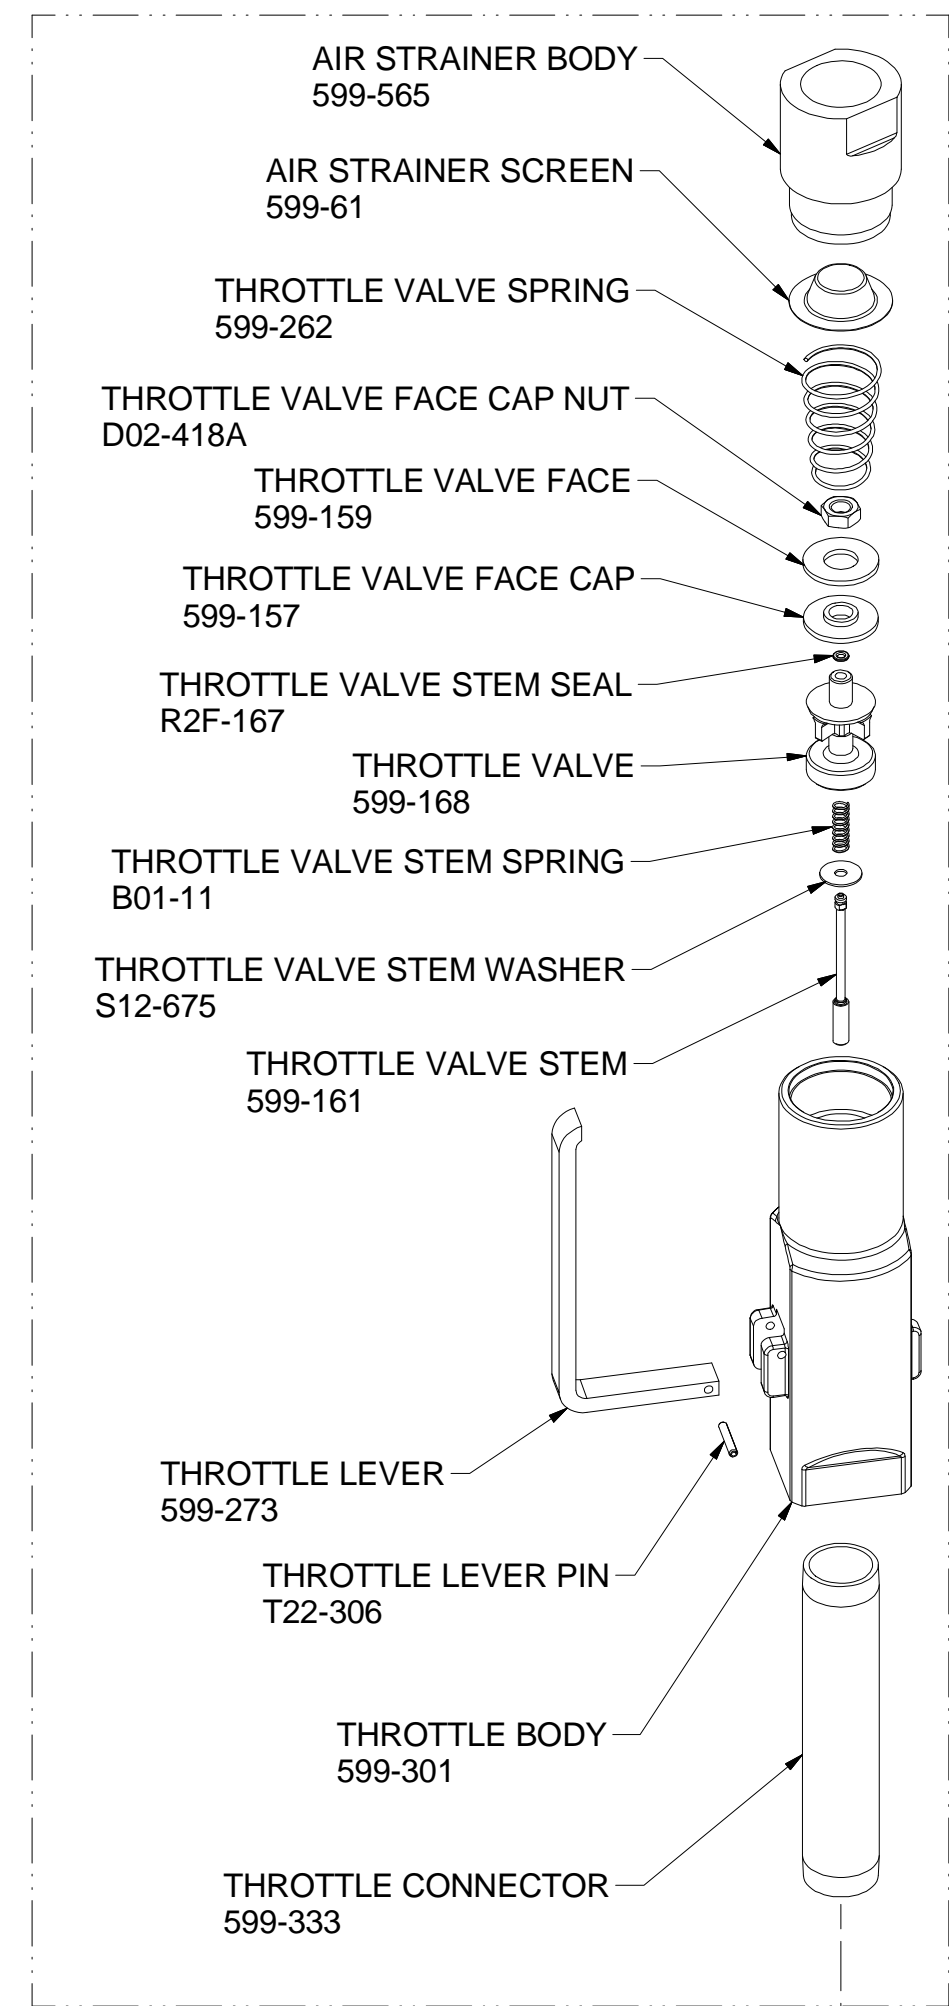

# ATP 3599

## 3-1/2" DRIVE IMPACT WRENCH

### LEVER THROTTLE ASSEMBLY 599-A301

**ATP**  
 A DIVISION OF HY-TECH MACHINE  
 25 LEONBERG ROAD.  
 CRANBERRY TOWNSHIP, PA 16066  
 1-800-245-1148  
 www.onlineatp.com  
 Email: info@hy-techinc.com